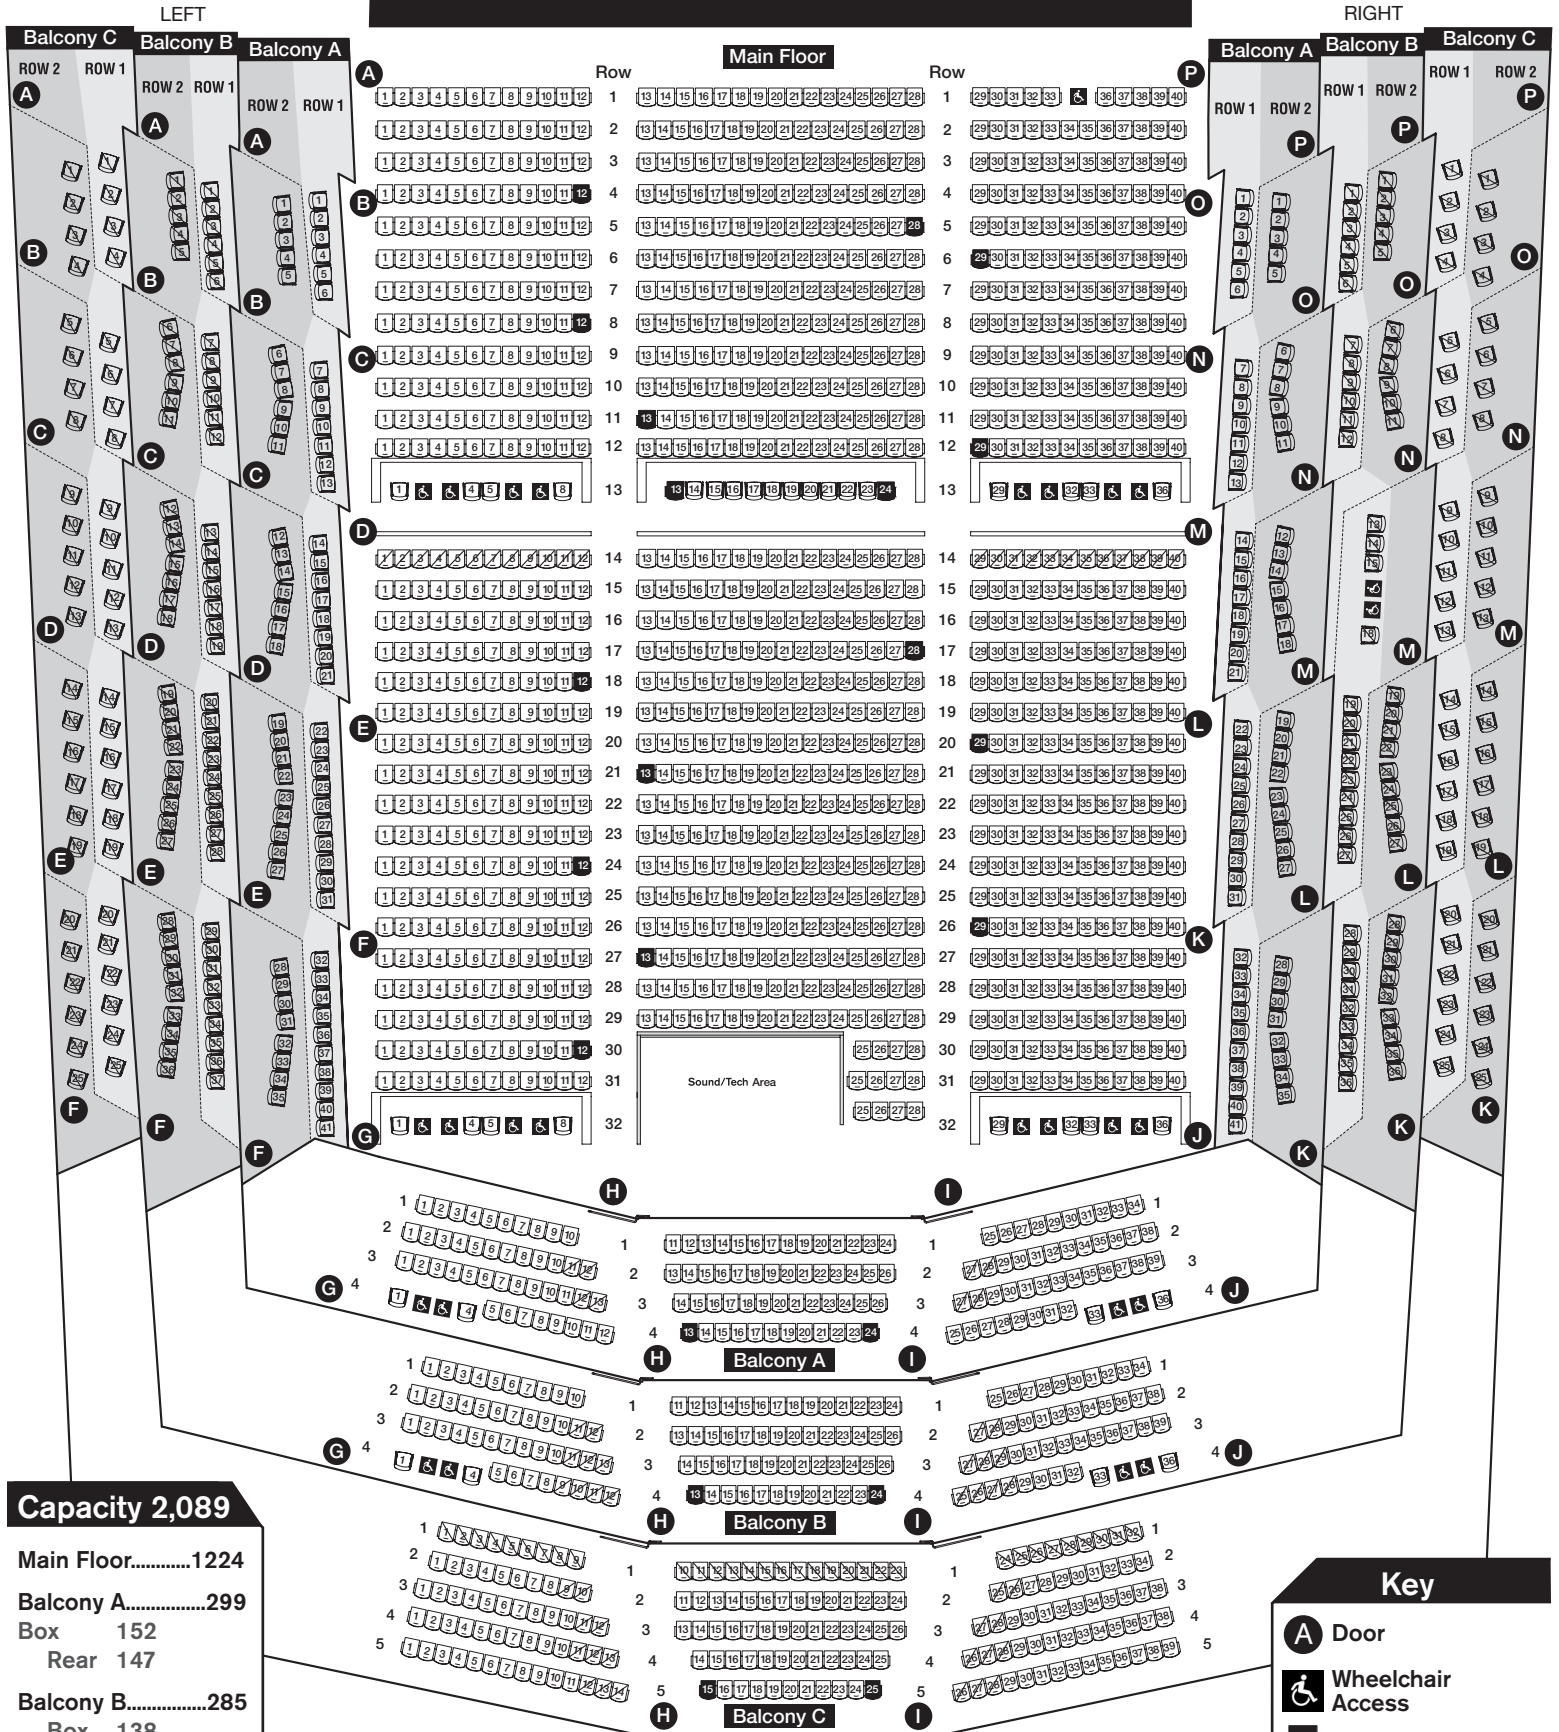

Orchestra Hall

STAGE

Capacity 2,089

Main Floor.....1224

Balcony A.....299

Box 152
Rear 147

Balcony B.....285

Box 138
Rear 147

Balcony C.....281

Box 100
Rear 181

April 2016

Ticket Services 612.371.5656 | 800.292.4141 | minnesotaorchestra.org

Key

- A Door
- Wheelchair Access
- Moveable Arm Chair
- Restricted View
- Partial View