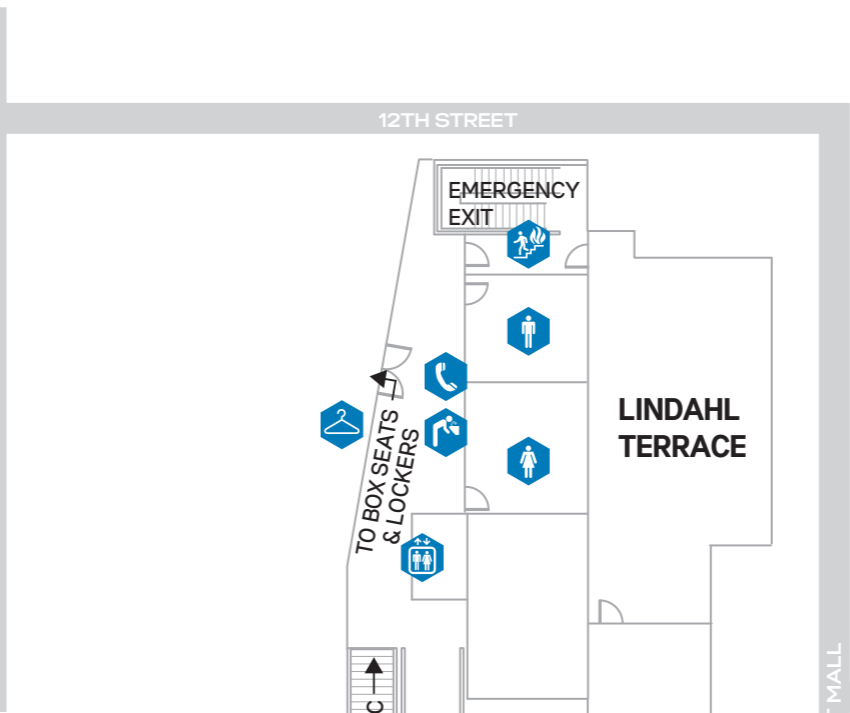

12TH STREET

Orchestra Hall

MAIN FLOOR

-  Women's Restroom
-  Men's Restroom
-  Family Restroom
-  Handicap Accessible
-  Accessible Ramp
-  Escalator
-  Emergency Exit
-  Elevator
-  Guest/Accessibility Services
-  Water Fountain
-  Coat Room/Lockers
-  Beverage Service
-  Courtesy Phone
-  ATM
-  First Aid
-  Catering Kitchen

MARQUETTE AVE

NICOLLET MALL

11TH STREET

Orchestra Hall

BALCONY LEVELS

- Women's Restroom
- Men's Restroom
- Family Restroom
- Handicap Accessible
- Accessible Ramp
- Escalator
- Emergency Exit
- Elevator
- Water Fountain
- Coat Room/Lockers
- Beverage Service
- Courtesy Phone
- First Aid