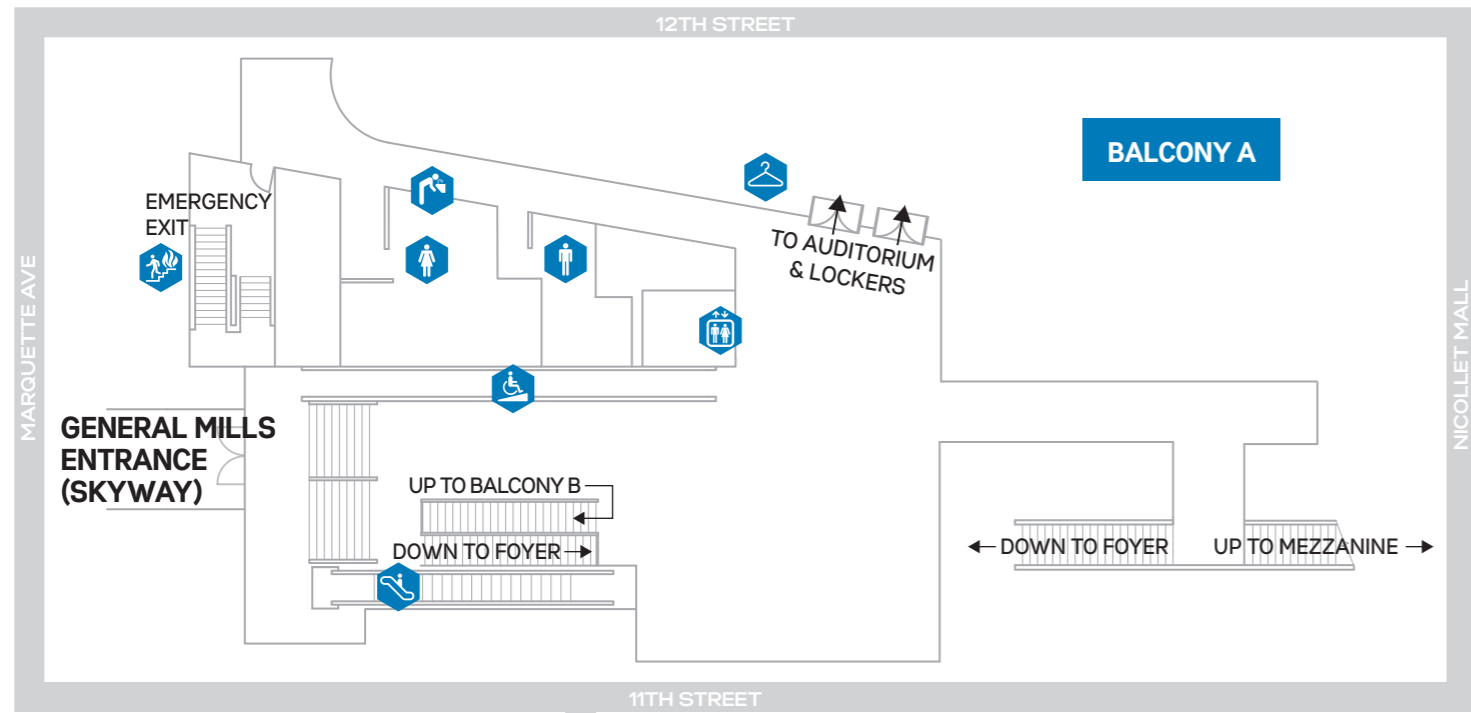

12TH STREET

Orchestra Hall

MAIN FLOOR

-  Women's Restroom
-  Men's Restroom
-  Family Restroom
-  Handicap Accessible
-  Accessible Ramp
-  Escalator
-  Emergency Exit
-  Elevator
-  Guest/Accessibility Services
-  Water Fountain
-  Coat Room/Lockers
-  Beverage Service
-  Courtesy Phone
-  ATM
-  First Aid
-  Catering Kitchen

MARQUETTE AVE

NICOLLET MALL

11TH STREET

Orchestra Hall

BALCONY LEVELS

- Women's Restroom
- Men's Restroom
- Family Restroom
- Handicap Accessible
- Accessible Ramp
- Escalator
- Emergency Exit
- Elevator
- Water Fountain
- Coat Room/Lockers
- Beverage Service
- Courtesy Phone
- First Aid