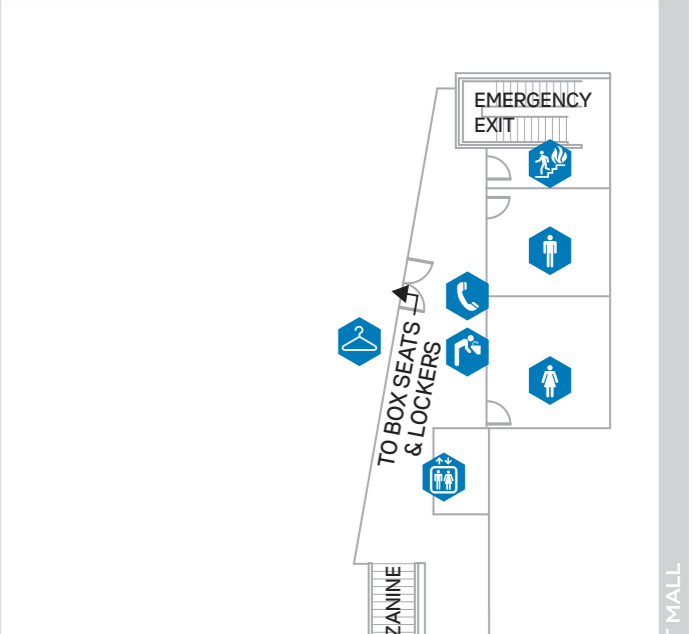

12TH STREET

Orchestra Hall

MAIN FLOOR

-  Women's Restroom
-  Men's Restroom
-  Family Restroom
-  Handicap Accessible
-  Accessible Ramp
-  Escalator
-  Emergency Exit
-  Elevator
-  Guest/Accessibility Services
-  Water Fountain
-  Coat Room/Lockers
-  Beverage Service
-  Courtesy Phone
-  ATM
-  First Aid
-  Catering Kitchen

MARQUETTE AVE

NICOLLET MALL

11TH STREET

Orchestra Hall

BALCONY LEVELS

- Women's Restroom
- Men's Restroom
- Family Restroom
- Handicap Accessible
- Accessible Ramp
- Escalator
- Emergency Exit
- Elevator
- Water Fountain
- Coat Room/Lockers
- Beverage Service
- Courtesy Phone
- First Aid