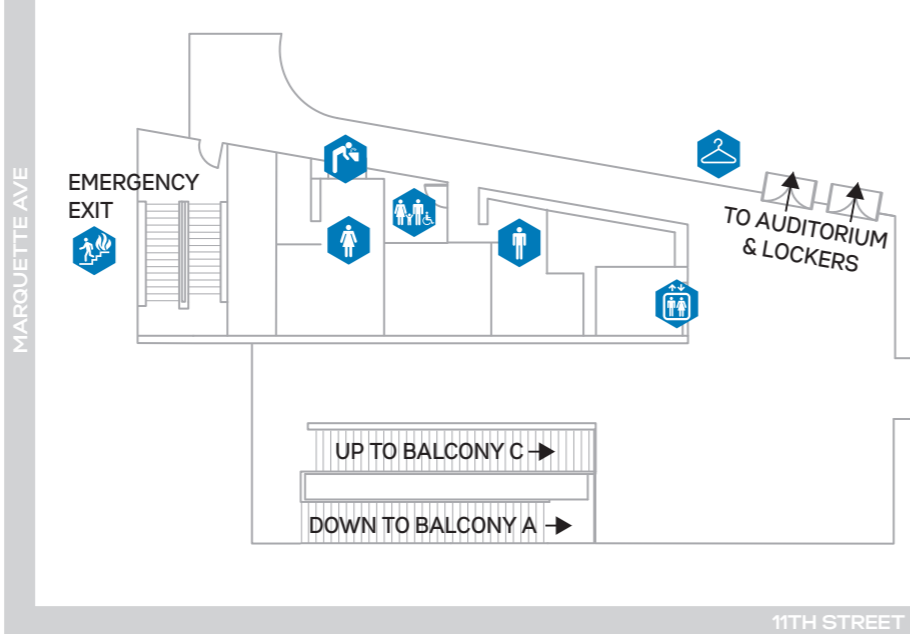

12TH STREET

Orchestra Hall

MAIN FLOOR

-  Women's Restroom
-  Men's Restroom
-  Family Restroom
-  Handicap Accessible
-  Accessible Ramp
-  Escalator
-  Emergency Exit
-  Elevator
-  Guest/Accessibility Services
-  Water Fountain
-  Coat Room/Lockers
-  Beverage Service
-  Courtesy Phone
-  ATM
-  First Aid
-  Catering Kitchen

MARQUETTE AVE

NICOLLET MALL

11TH STREET

Orchestra Hall

BALCONY LEVELS

- Women's Restroom
- Men's Restroom
- Family Restroom
- Handicap Accessible
- Accessible Ramp
- Escalator
- Emergency Exit
- Elevator
- Water Fountain
- Coat Room/Lockers
- Beverage Service
- Courtesy Phone
- First Aid