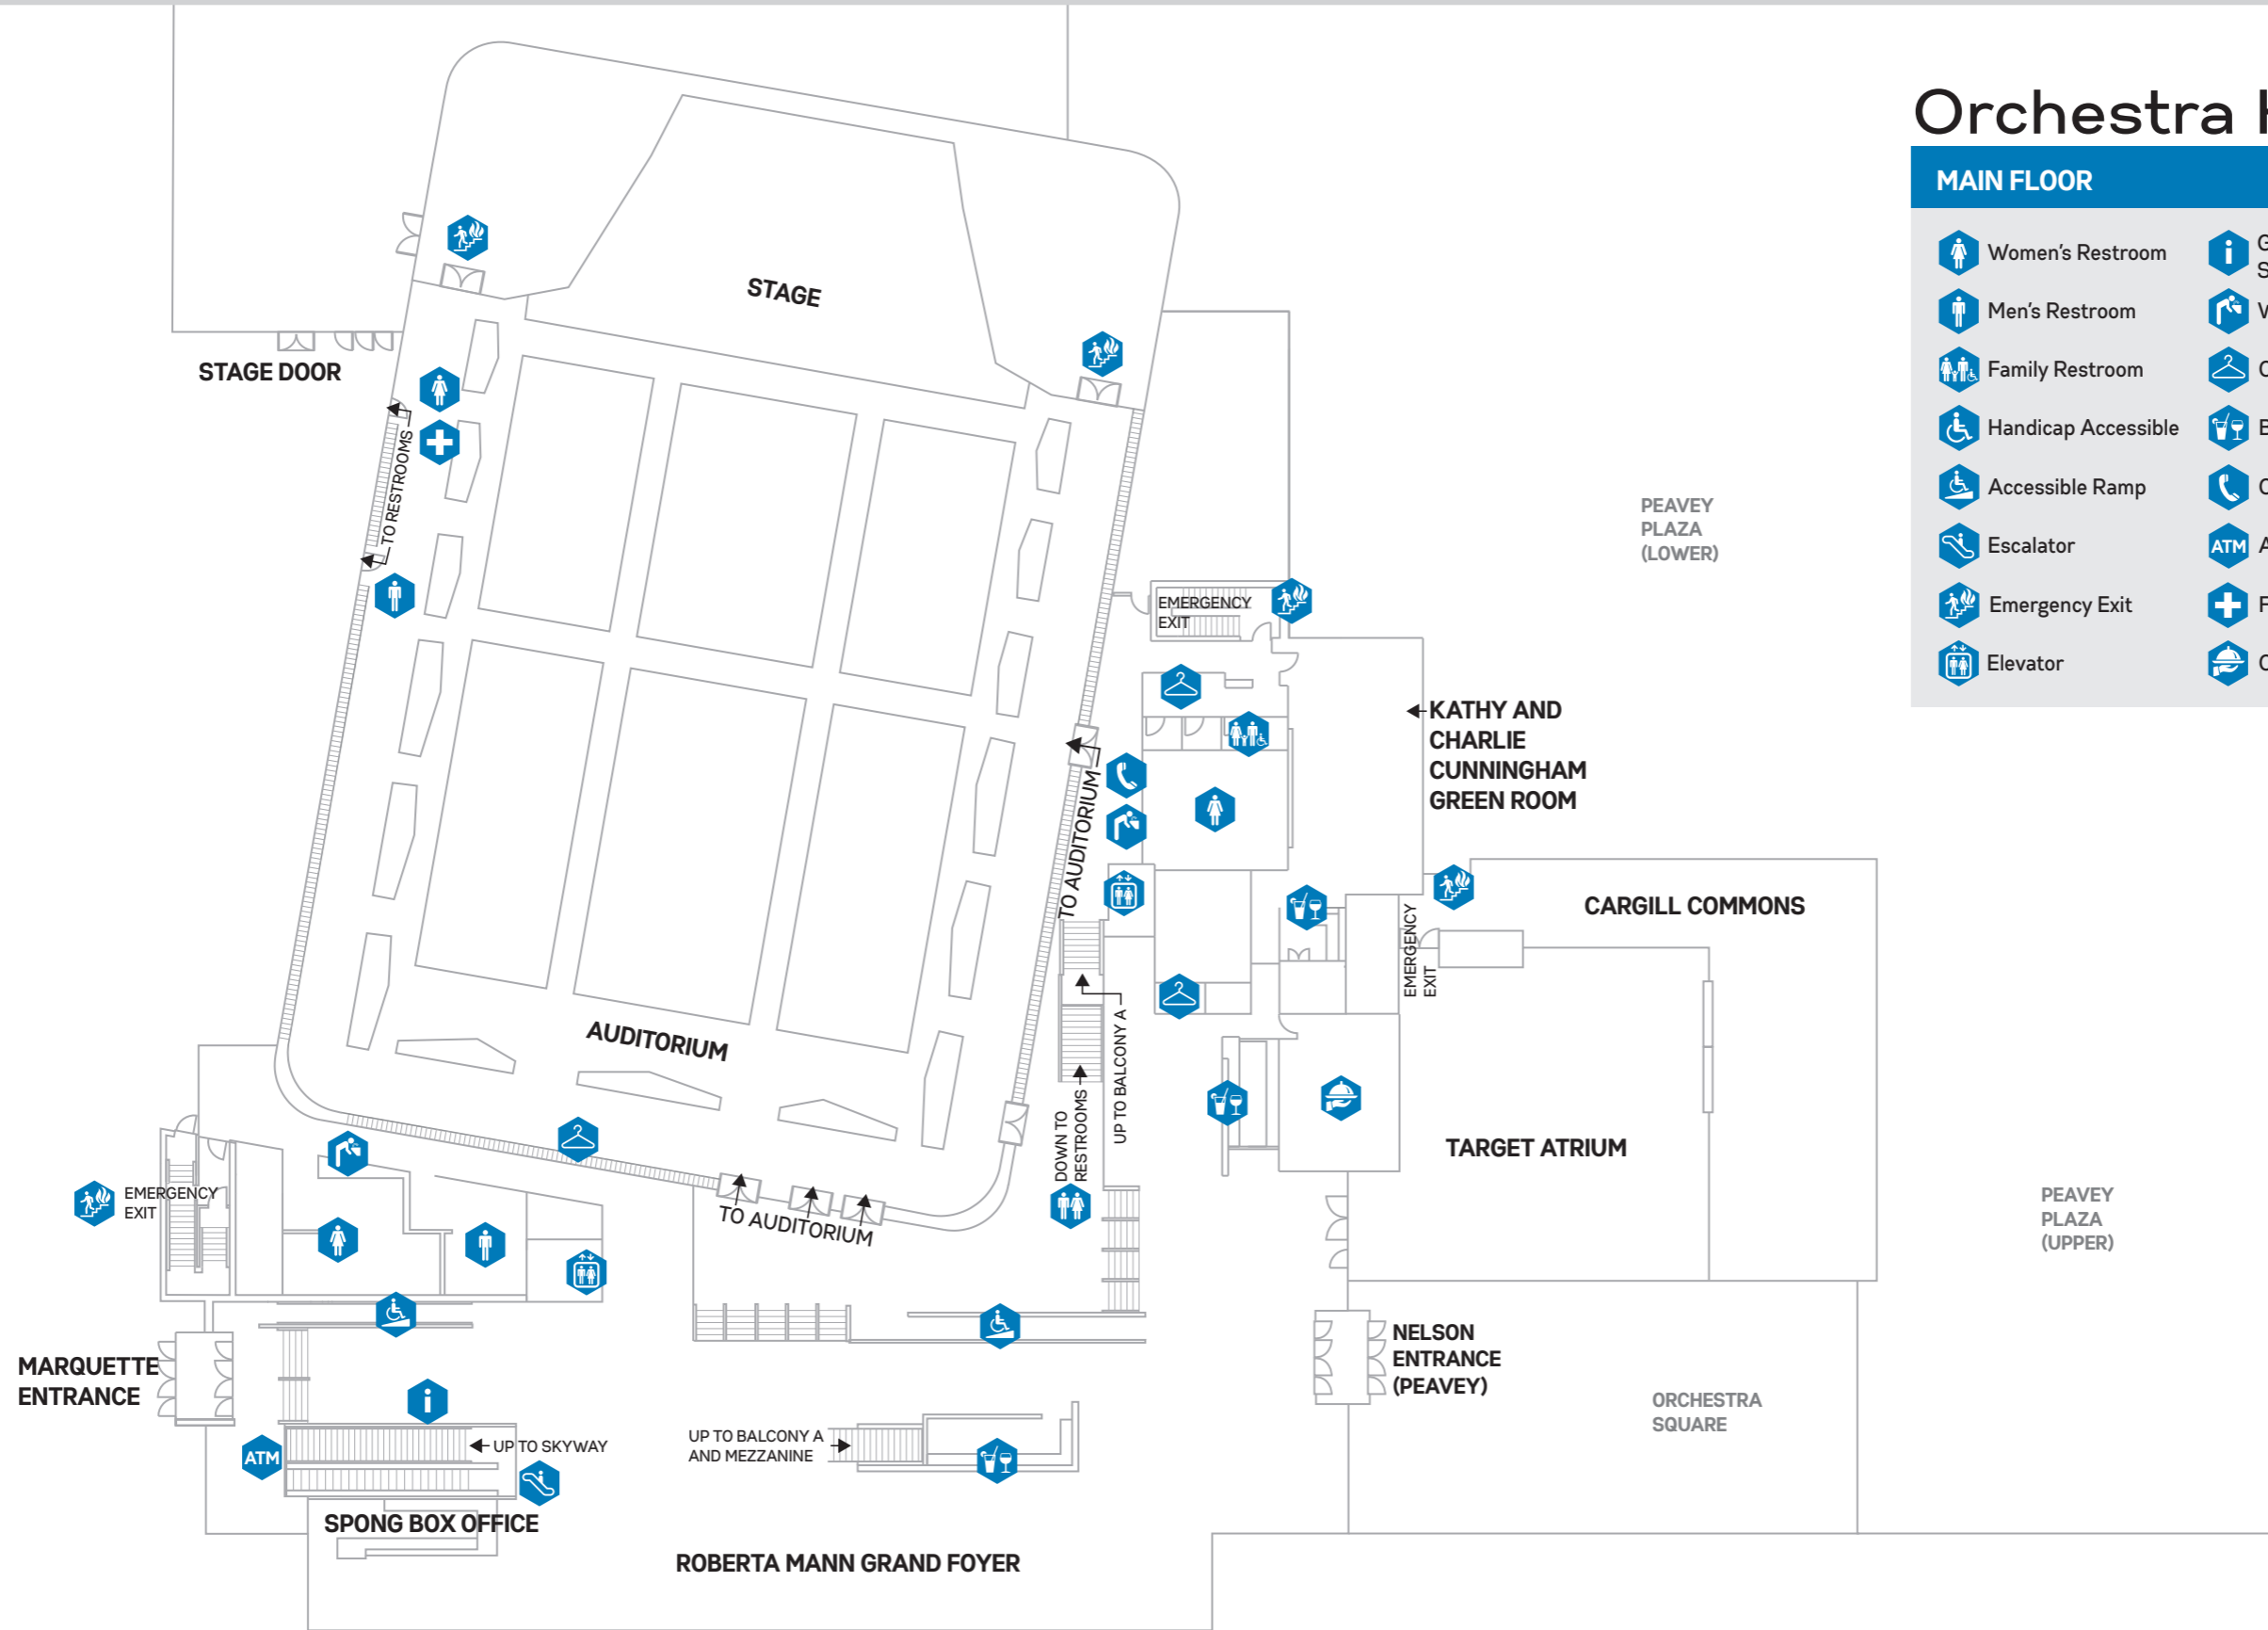

12TH STREET

Orchestra Hall

MAIN FLOOR

-  Women's Restroom
-  Men's Restroom
-  Family Restroom
-  Handicap Accessible
-  Accessible Ramp
-  Escalator
-  Emergency Exit
-  Elevator
-  Guest/Accessibility Services
-  Water Fountain
-  Coat Room/Lockers
-  Beverage Service
-  Courtesy Phone
-  ATM
-  First Aid
-  Catering Kitchen

MARQUETTE AVE

NICOLLET MALL

11TH STREET

Orchestra Hall

BALCONY LEVELS

- Women's Restroom
- Men's Restroom
- Family Restroom
- Handicap Accessible
- Accessible Ramp
- Escalator
- Emergency Exit
- Elevator
- Water Fountain
- Coat Room/Lockers
- Beverage Service
- Courtesy Phone
- First Aid